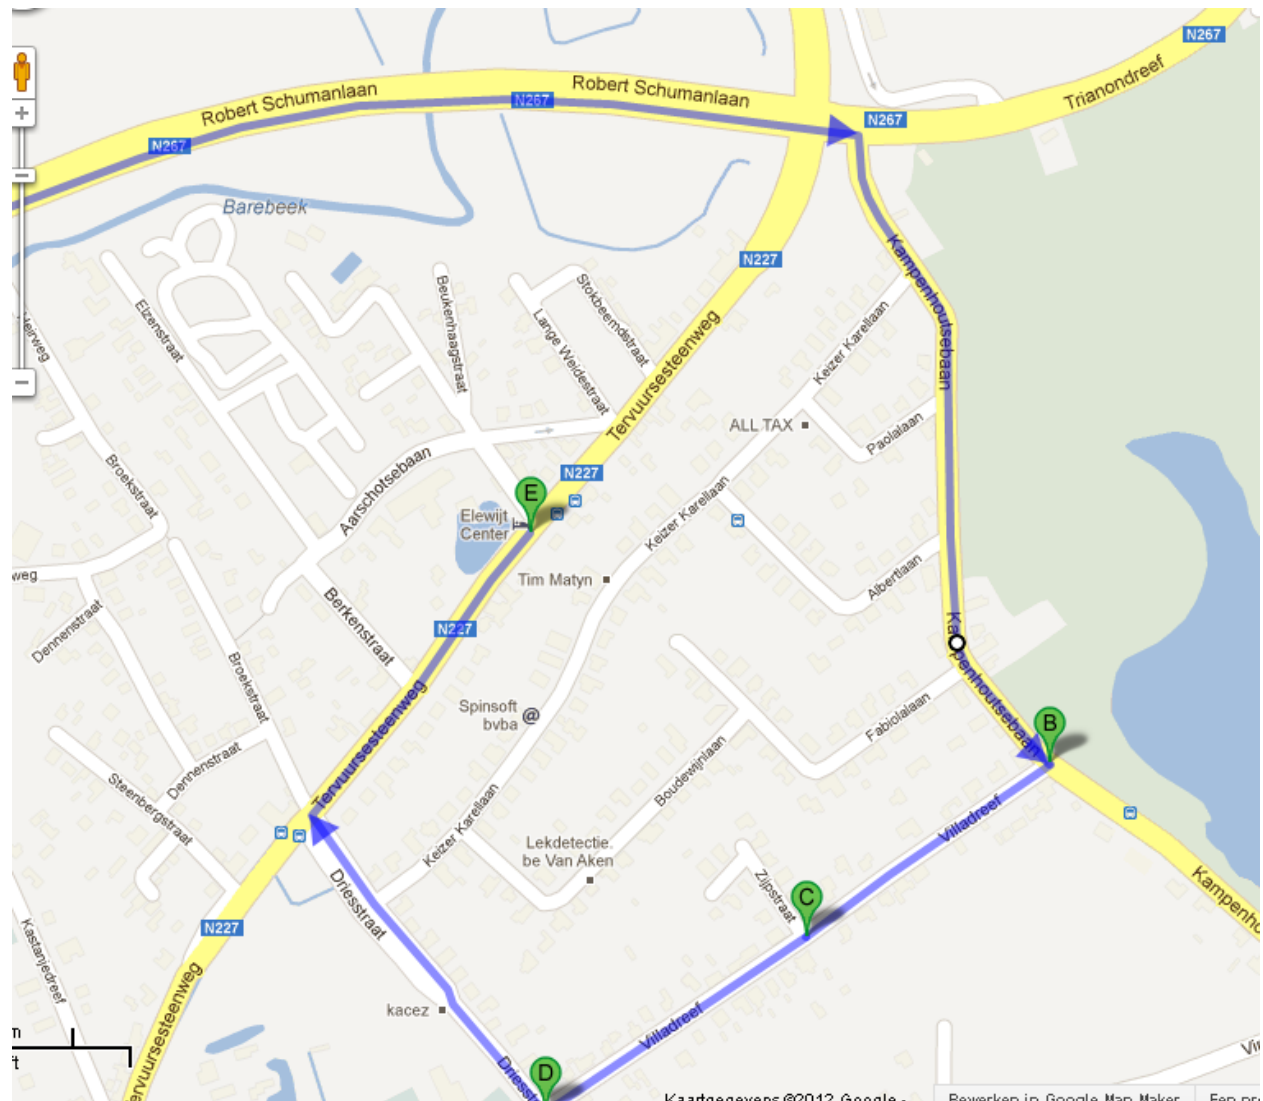

## AN ALTERNATIVE ROUTE TO COME TO THE ELEWIJT CENTER

### Instructions

E19 => direction Leuven

Cross the big crossroad

You will have to take the **first** little street at your right. (Kampenhoutsebaan)

You follow this and take the 5th street at your right. (Villadreef)

Follow this road until the end; turn right into the 'Driesstraat'. Follow this street until the end (Q8) and you will come at the 'Tervuursesteenweg'. You are able to find the Elewijt Center by turning into the first street 'Berkenstraat' on your left hand side

! There are a lot of speed controls in these streets.